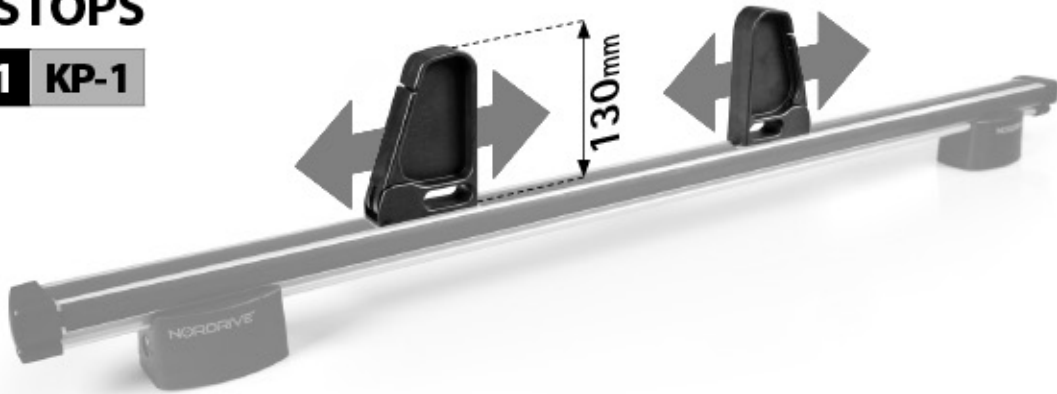

OPTIONALS

LOAD STOPS

N11031 KP-1