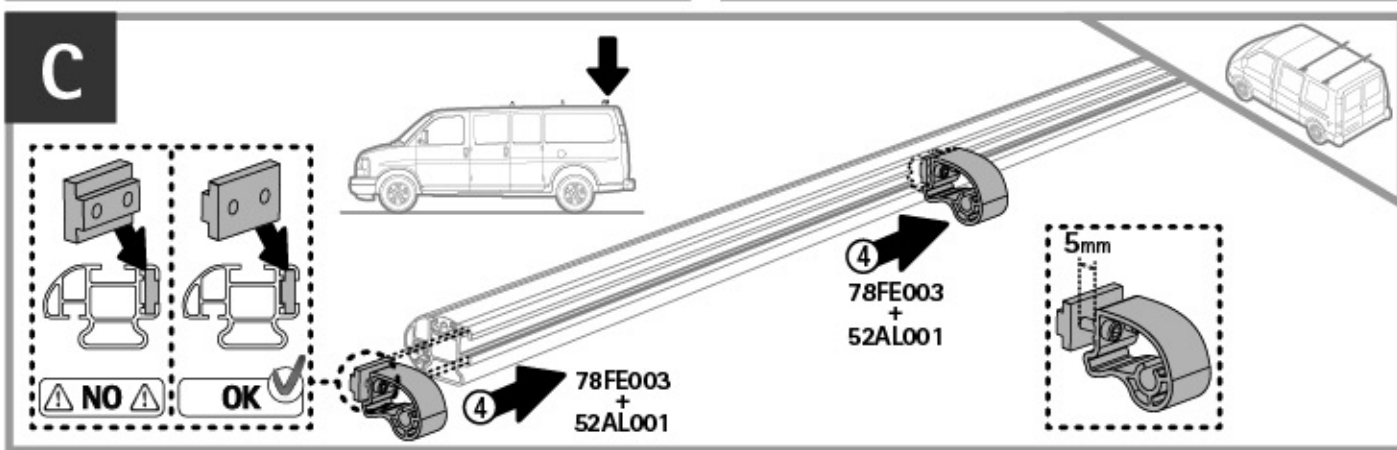

ART. N11034
KP-7 **96cm**