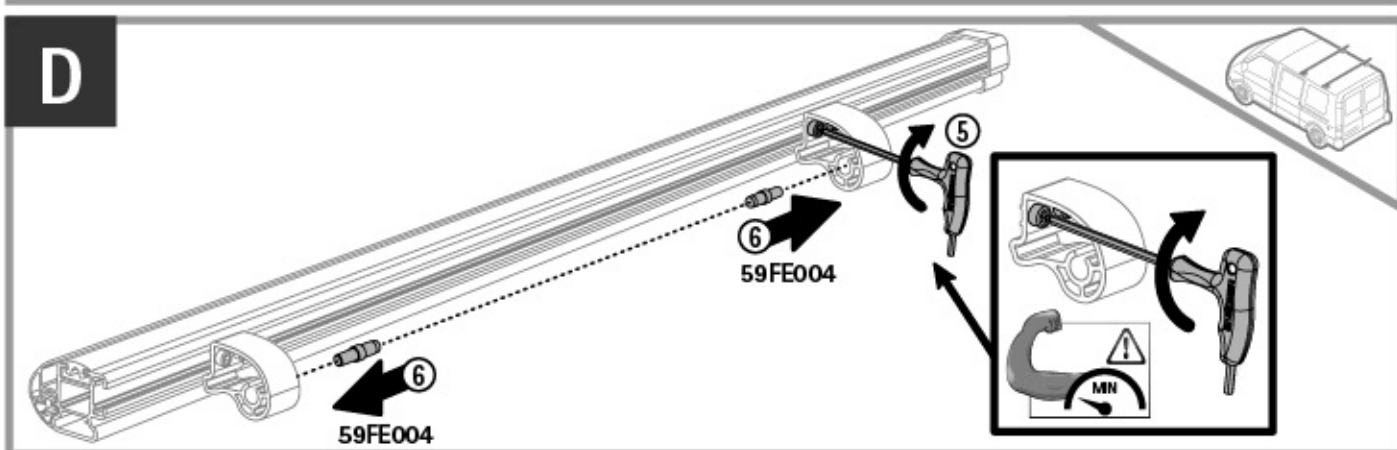

ART. N11034
KP-7 **96cm**