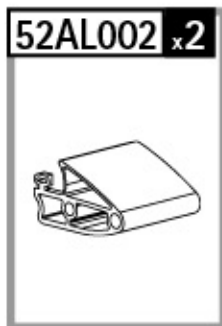

ART. N11057
KP-9
95cm

ART. N11000
KP-11
110cm