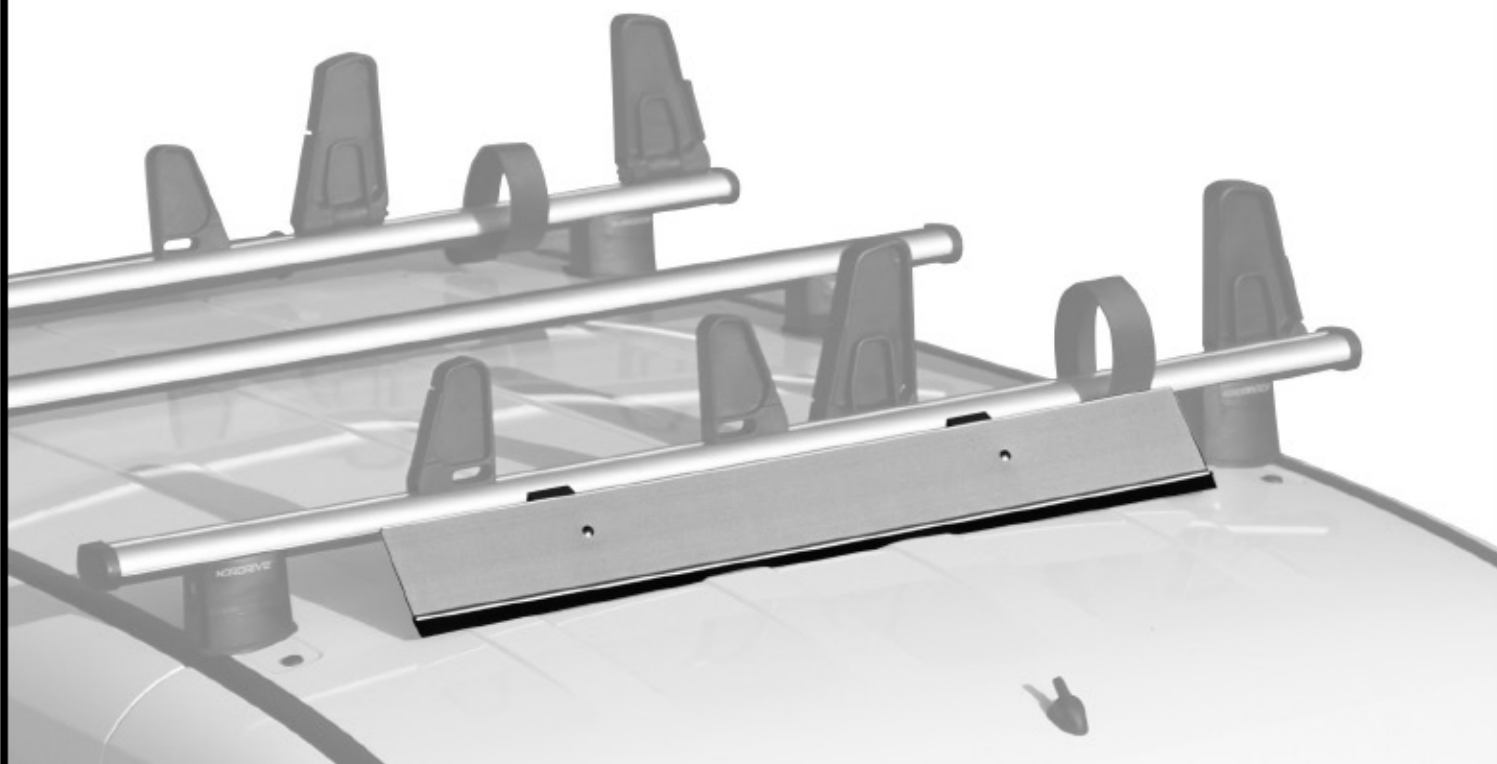

① SPOILER

② DEFLECTOR

① ADATTO PER

② SUITABLE FOR

Kargo-Plus series

Alluminio / Aluminium

NORDDRIVE[®]
TRANSPORT SOLUTIONS

ART. N11057
KP-9
95cm